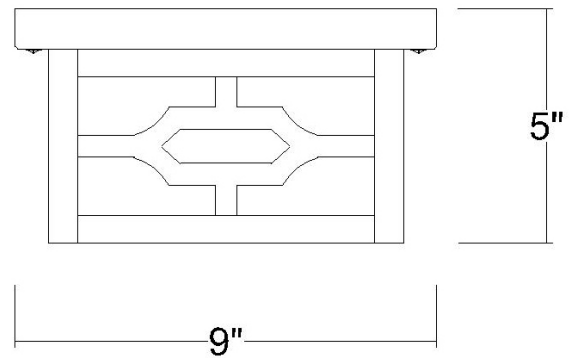

1765ORB

CALVERT 2-LIGHT FLUSHMOUNT

Description:	Calvert 2-Light Flushmount
Finish:	Oil Rubbed Bronze
Dimensions:	9" Sq. x 5" H
Bulbs:	2-60W Med.
Installed Weight:	4.2 lbs.
Certification:	cETL / wet location

Material:	Steel and glass
Shades:	NA
Glass:	Clear Seeded
Canopy Dimensions:	9" Sq.
Chain/Wire:	NA
Additional Finishes:	NA